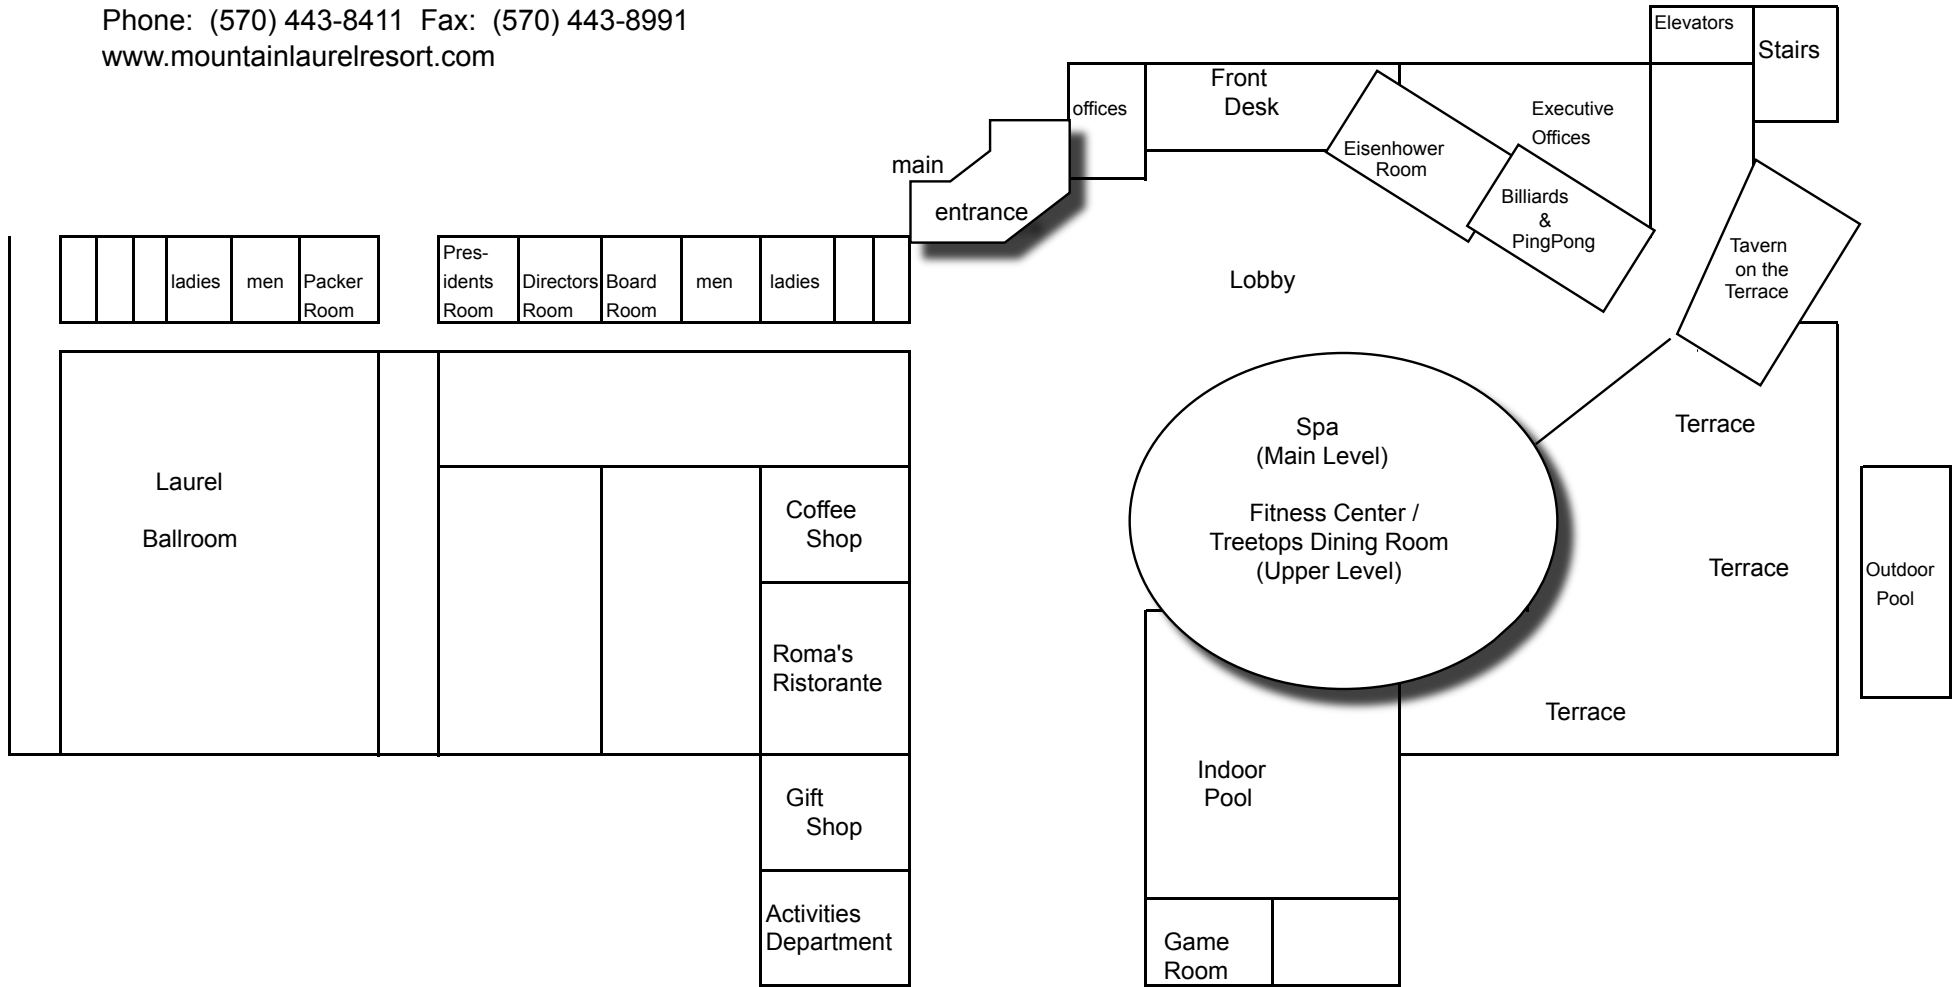

East Wing Rooms  
500 - 700 Levels

PO Box 9, White Haven, PA 18661  
Phone: (570) 443-8411 Fax: (570) 443-8991  
www.mountainlaulresort.com

Main Level - Lobby and Meeting Rooms

West Wing Rooms  
100 - 400 Levels